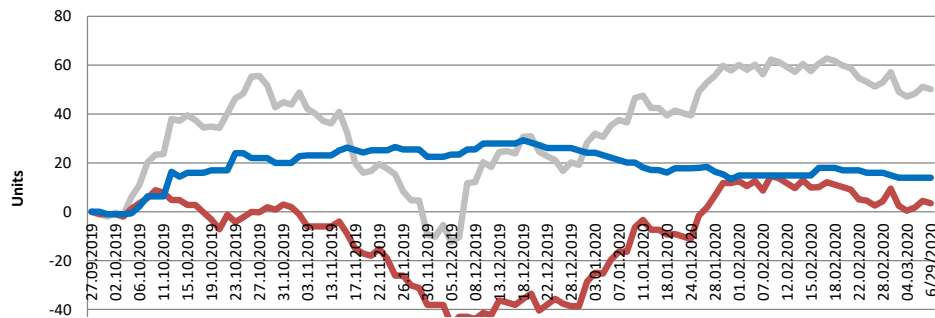

Unit balance bet type per gameday

The Bet Type split covers the potential bet types predicted.

3-Way represents both types Home and Away predicts.

The current system setup only foresees TIE and 3-Way predicts.