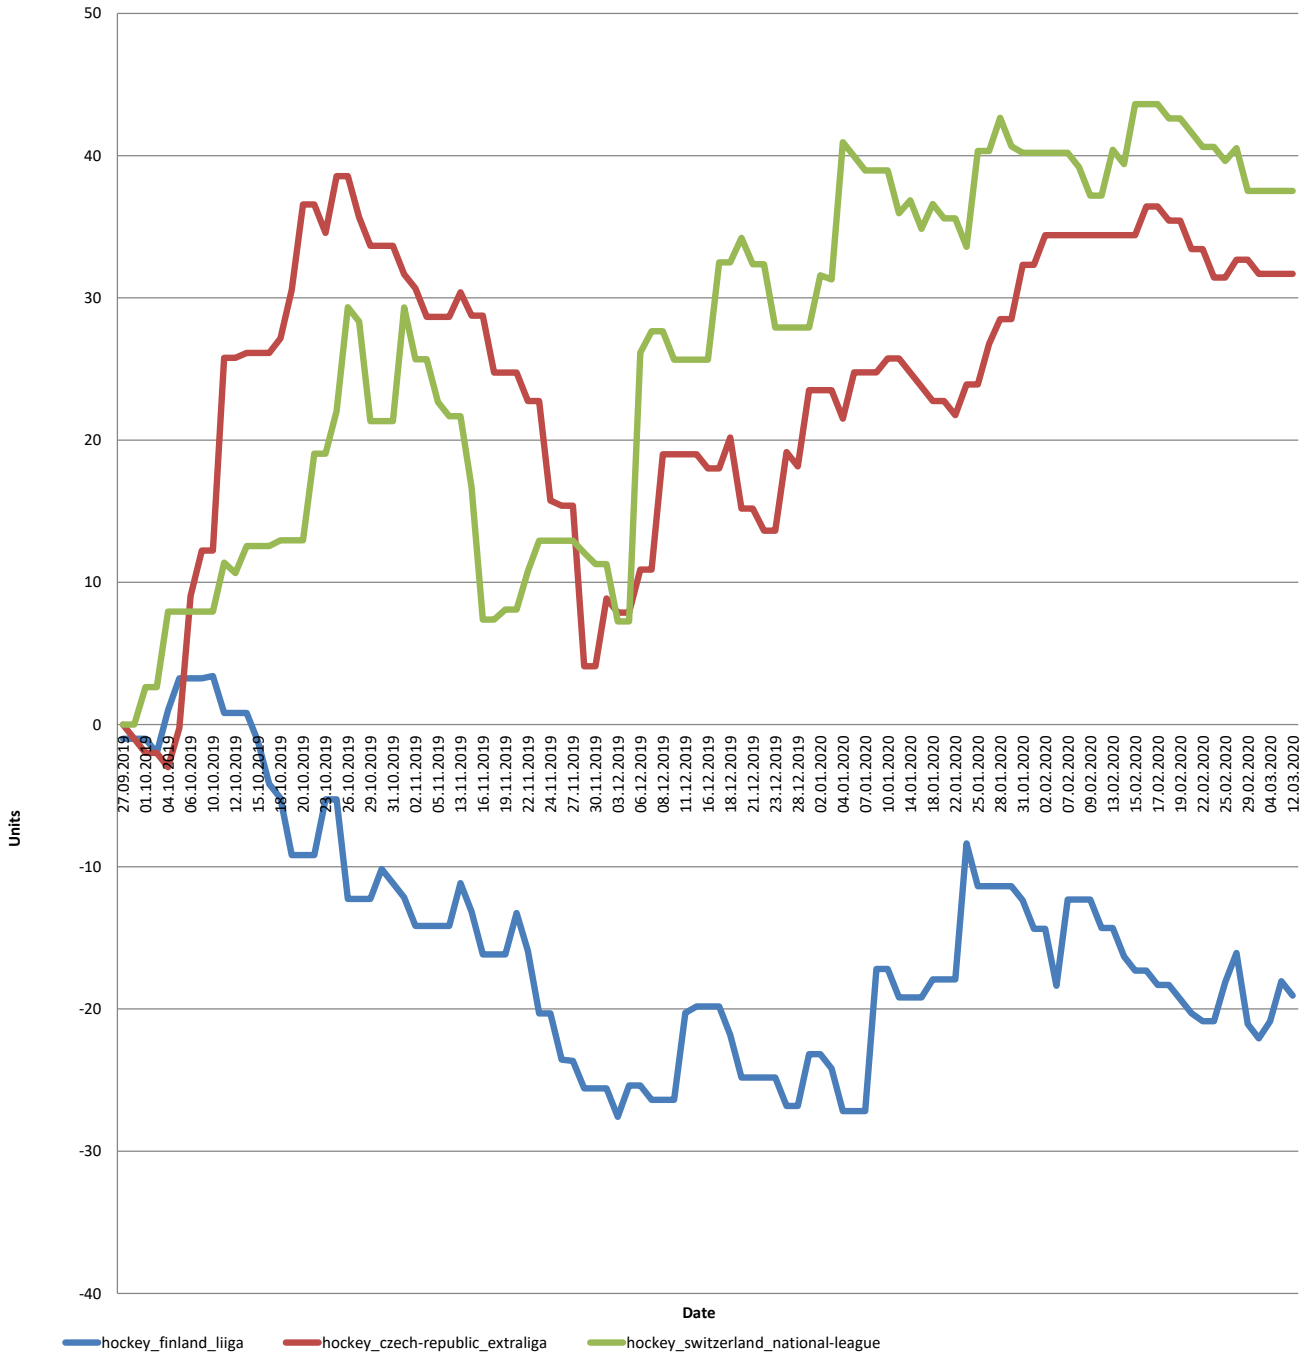

Performance in Units by League