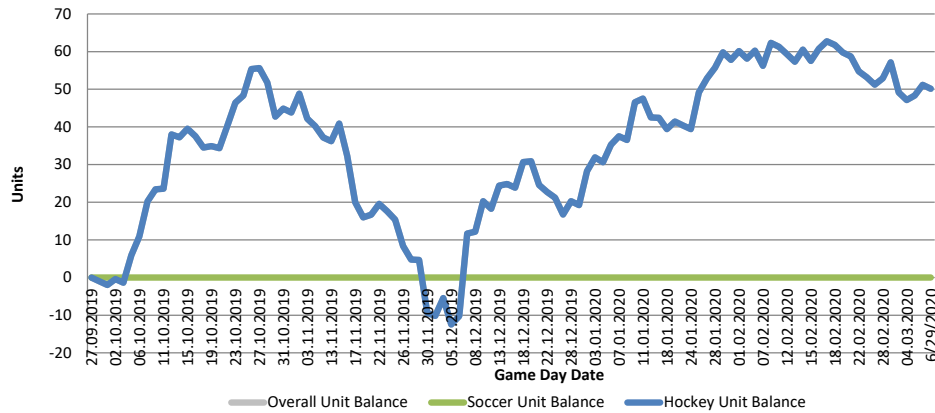

Predict & Bet Details

Split by Sport	Bet %	Bet No.	Win%	EUR	ROI EUR	Units	ROI Units
soccer	0.0%	0	0.0%	0.0	0.0%	0.0	0.0%
hockey	100.0%	617	39.2%	501.6	8.1%	50.2	8.1%

Settled bets	
Bet count	617
Avg. betsize	10
Bet volume	6170

Unit balance by sport per gameday

Bets per status	
open	0
market	0
placed	0
settled	607
checked	10
cancelled	0
missed	0

Odd hit	
Best odd hit	5.81
Worse odd hit	1.549

Split Home/Away	Bet %	Bet No.	Win%	EUR	ROI EUR	Units	ROI Units
home	100.0%	358	50.6%	466.7	13.0%	46.7	13.0%
away	0.0%	0	0.0%	0.0	0.0%	0.0	0.0%