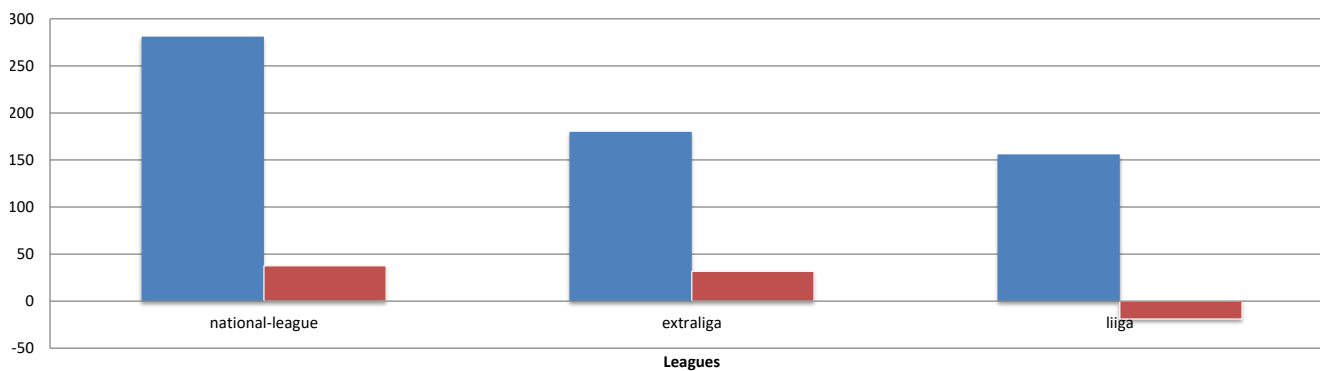

Split by League

Bets per league vs units per league

#	League Name	Bet %	Bet No.	Win%	EUR	ROI EUR	Units	ROI Units	Country	Sport
1	national-league	45.5%	281	45.6%	375.2	13.4%	37.5	13.4%	switzerland	hockey
2	extraliga	29.2%	180	41.1%	316.9	17.6%	31.7	17.6%	czech-republic	hockey
3	liiga	25.3%	156	25.6%	-190.5	-12.2%	-19.1	-12.2%	finland	hockey
Total / Average		100.0%	617	39.2%	501.6	8.1%	50.2	8.1%