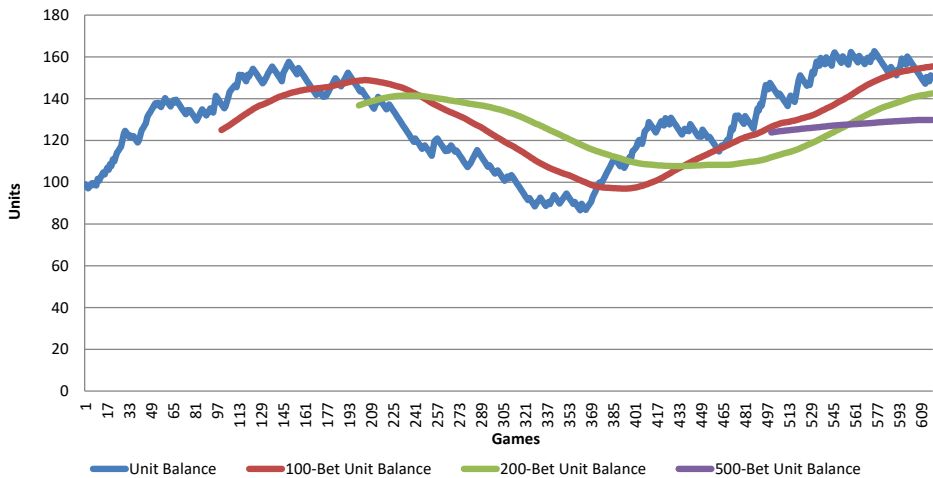

Performance Overview

Balance in currency

Overall Balance in Units

Unit balance big five per gameday

Balance

Initial Balance	500.0
+/-	501.6
Current Balance	1001.6
Pinnacle	1045.1
Betfair	0.0
Interwetten	-43.5
Sportingbet	0.0
Amount placed	0.0
Amount open	0.0
Currency	EUR