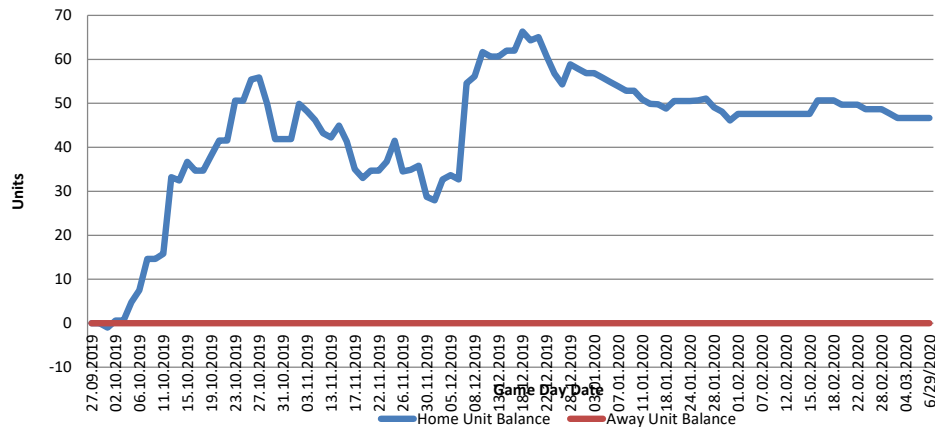

Unit balance home away per gameday

The Home/Away split only considers games which have been placed 3-Way. So either the home or the away team has been predicted to win.

TIE predictions are not considered in this section.

Split by Bet Type	Bet %	Bet No.	Win%	EUR	ROI EUR	Units	ROI Units
TIE	42.0%	259	23.6%	34.9	1.3%	3.5	1.3%
2-Way	0.0%	0	0.0%	0.0	0.0%	0.0	0.0%
3-Way	13.9%	86	44.2%	139.4	16.2%	13.9	16.2%
HC	44.1%	272	52.6%	327.3	12.0%	32.7	12.0%