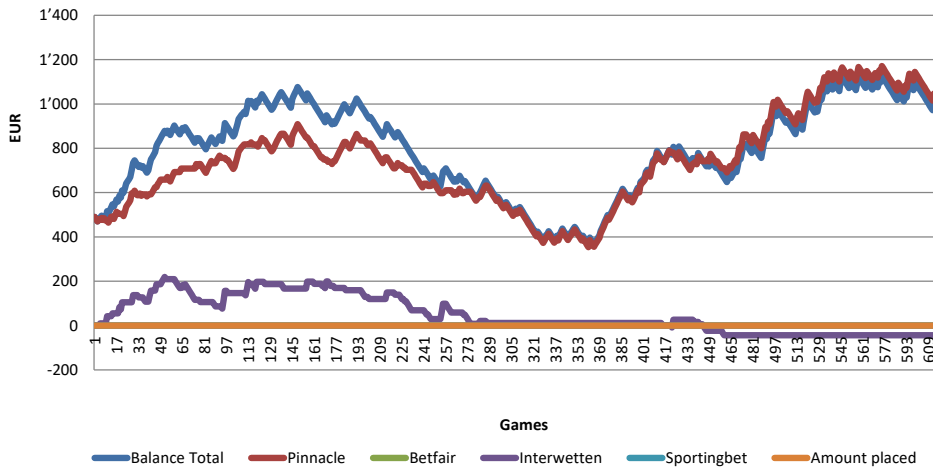

Active soccer leagues

Active hockey leagues

austria	
argentina	
brazil	
china	
czech-republic	extraliga
denmark	
england	
finland	liiga
france	
germany	
greece	
italy	
japan	
mexico	
netherlands	
norway	
poland	
portugal	
russia	
slovakia	
spain	
sweden	
switzerland	national-league
turkey	
usa	

Performance Overview

Balance in currency

Overall Balance in Units

Unit balance big five per gameday

Balance

Initial Balance	500.0
+/-	501.6
Current Balance	1001.6
Pinnacle	1045.1
Betfair	0.0
Interwetten	-43.5
Sportingbet	0.0
Amount placed	0.0
Amount open	0.0
Currency	EUR

Performance in currency

Profit	501.6
ROI	8.1%
Absolute ROI	100.3%

Performance in units (100 Units)

Profit	50.2
ROI	8.1%
Absolute ROI	50.2%

Win percentage

Win %	39%
Total bets	617
Bets won	242
Bets lost	375