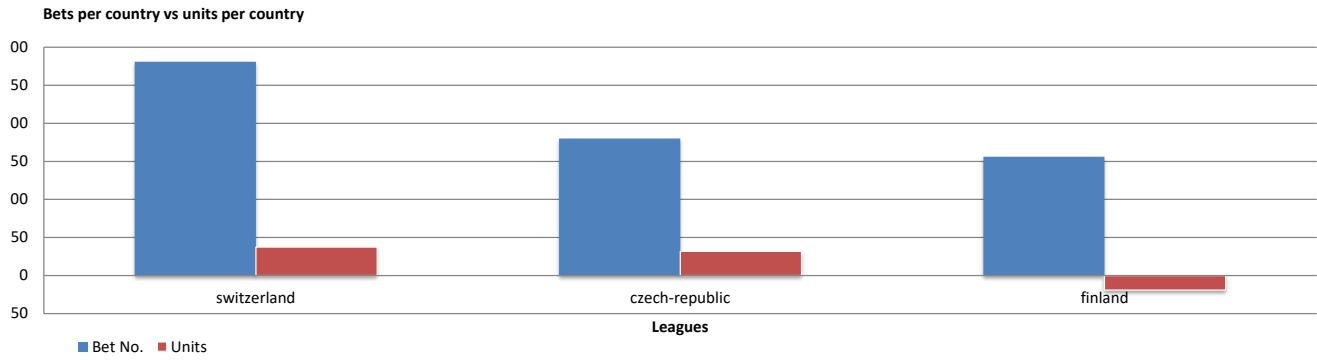

■ Odd >4

■ Interwetten ■ Sportingbet

■ Interwetten ■ Sportingbet

Split by Country

#	Country	Bet %	Bet No.	Win%	EUR	ROI EUR	Units	ROI Units
1	switzerland	45.5%	281	45.6%	375.2	13.4%	37.5	13.4%
2	czech-republic	29.2%	180	41.1%	316.9	17.6%	31.7	17.6%
3	finland	25.3%	156	25.6%	-190.5	-12.2%	-19.1	-12.2%
Total / Average		100.0%	617	39.2%	501.6	8.1%	50.2	8.1%