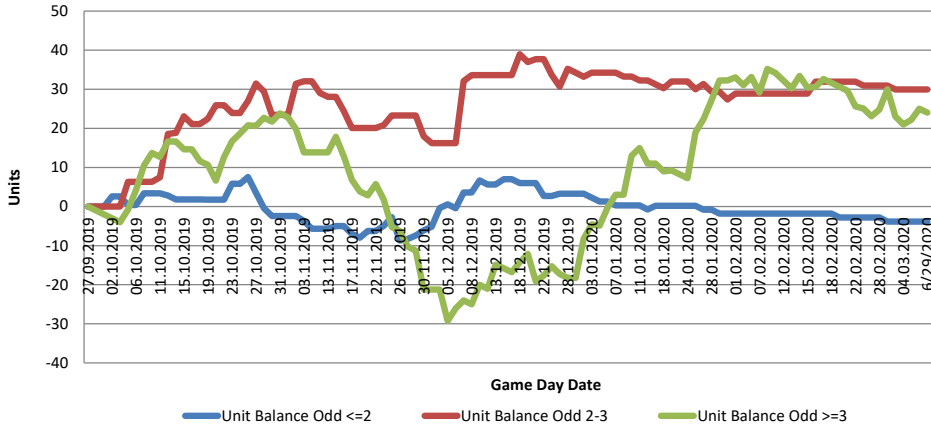

Split by Odd	Bet %	Bet No.	Win%	EUR	ROI EUR	Units	ROI Units
Odd <=2.5	50.1%	309	51.8%	307.0	9.9%	30.7	9.9%
Odd 2.5-4	16.0%	99	29.3%	-26.6	-2.7%	-2.7	-2.7%
Odd >4	33.9%	209	25.4%	221.2	10.6%	22.1	10.6%

The **Odd Split** represents placed odds. The actual odd indicates what kind of bet has been placed:

- favorite (<=2),
- well balanced (2-3)
- underdog or tie (>=3),

Unit balance odd placed

Split by Broker	Bet %	Bet No.	Win%	EUR	ROI EUR	Units	ROI Units
Pinnacle	84.3%	520	41.5%	545.1	10.5%	54.5	10.5%
Betfair	0.0%	0	0.0%	0.0	0.0%	0.0	0.0%
Interwetten	15.7%	97	26.8%	-43.5	-4.5%	-4.3	-4.5%
Sportingbet	0.0%	0	0.0%	0.0	0.0%	0.0	0.0%

The **Broker Split** allows the monitoring of individual broker performance.

In a stable environment this shall indicate if a broker makes major shifts in his odd structure.

Bets shall always be placed with the broker offering the best odd for a specific game.