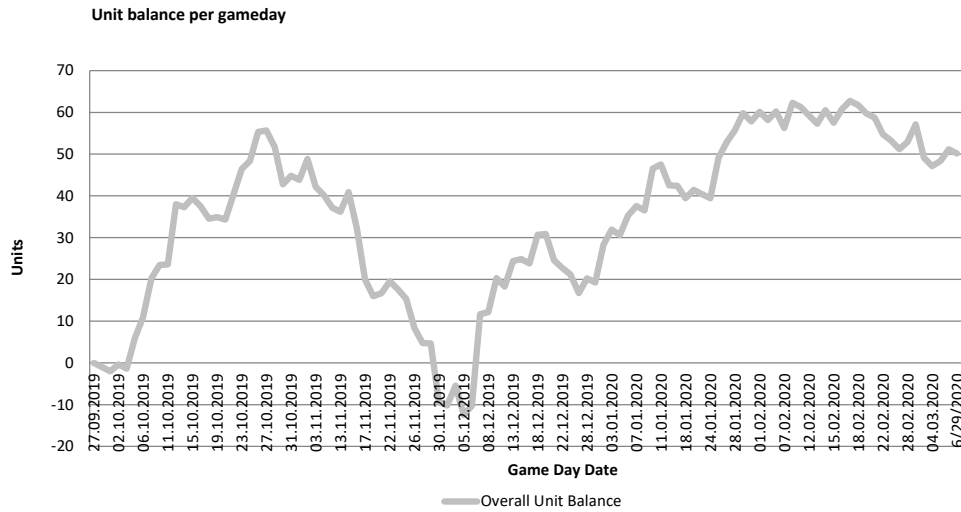

Split by Game Day

#	Game Day Date	Bet %	Bet No.	Win%	EUR	ROI EUR	Units	ROI Units
1	27.09.2019	0.2%	1	0.0%	-10.0	-100.0%	-1.0	-100.0%
2	29.09.2019	0.2%	1	0.0%	-10.0	-100.0%	-1.0	-100.0%
3	01.10.2019	0.6%	4	75.0%	16.3	40.7%	1.6	40.7%
4	02.10.2019	0.2%	1	0.0%	-10.0	-100.0%	-1.0	-100.0%
5	04.10.2019	1.8%	11	63.6%	73.1	66.5%	7.3	66.5%
6	05.10.2019	0.5%	3	66.7%	50.0	166.7%	5.0	166.7%
7	06.10.2019	1.1%	7	85.7%	92.9	132.7%	9.3	132.7%
8	09.10.2019	0.2%	1	100.0%	32.0	320.0%	3.2	320.0%
9	10.10.2019	0.3%	2	50.0%	1.6	8.0%	0.2	8.0%
10	11.10.2019	3.7%	23	69.6%	144.0	62.6%	14.4	62.6%
11	12.10.2019	1.3%	8	37.5%	-7.4	-9.3%	-0.7	-9.3%
12	13.10.2019	0.8%	5	60.0%	22.6	45.2%	2.3	45.2%
13	15.10.2019	0.3%	2	0.0%	-20.0	-100.0%	-2.0	-100.0%
14	16.10.2019	0.5%	3	0.0%	-30.0	-100.0%	-3.0	-100.0%
15	18.10.2019	2.3%	14	42.9%	4.2	3.0%	0.4	3.0%
16	19.10.2019	1.1%	7	42.9%	-5.8	-8.3%	-0.6	-8.3%
17	20.10.2019	0.6%	4	50.0%	60.0	150.0%	6.0	150.0%
18	22.10.2019	2.1%	13	61.5%	60.9	46.8%	6.1	46.8%
19	23.10.2019	1.3%	8	37.5%	19.3	24.1%	1.9	24.1%
20	25.10.2019	3.1%	19	57.9%	69.8	36.7%	7.0	36.7%
21	26.10.2019	2.3%	14	35.7%	3.0	2.1%	0.3	2.1%
22	27.10.2019	1.3%	8	12.5%	-39.0	-48.8%	-3.9	-48.8%
23	29.10.2019	1.5%	9	0.0%	-90.0	-100.0%	-9.0	-100.0%
24	30.10.2019	0.3%	2	50.0%	21.0	105.0%	2.1	105.0%
25	31.10.2019	0.2%	1	0.0%	-10.0	-100.0%	-1.0	-100.0%
26	01.11.2019	2.1%	13	61.5%	49.9	38.4%	5.0	38.4%
27	02.11.2019	3.2%	20	30.0%	-66.5	-33.2%	-6.6	-33.2%
28	03.11.2019	0.3%	2	0.0%	-20.0	-100.0%	-2.0	-100.0%
29	05.11.2019	0.5%	3	0.0%	-30.0	-100.0%	-3.0	-100.0%
30	12.11.2019	0.2%	1	0.0%	-10.0	-100.0%	-1.0	-100.0%
31	13.11.2019	0.6%	4	75.0%	47.3	118.2%	4.7	118.2%
32	15.11.2019	2.1%	13	15.4%	-86.4	-66.5%	-8.6	-66.5%
33	16.11.2019	2.4%	15	6.7%	-122.9	-81.9%	-12.3	-81.9%
34	17.11.2019	0.6%	4	0.0%	-40.0	-100.0%	-4.0	-100.0%
35	19.11.2019	0.5%	3	66.7%	7.0	23.3%	0.7	23.3%
36	20.11.2019	1.0%	6	33.3%	29.0	48.3%	2.9	48.3%
37	22.11.2019	1.9%	12	41.7%	-19.6	-16.3%	-2.0	-16.3%
38	23.11.2019	3.1%	19	42.1%	-22.6	-11.9%	-2.3	-11.9%
39	24.11.2019	1.1%	7	0.0%	-70.0	-100.0%	-7.0	-100.0%
40	26.11.2019	1.1%	7	28.6%	-36.2	-51.7%	-3.6	-51.7%
41	27.11.2019	0.3%	2	50.0%	-0.9	-4.6%	-0.1	-4.6%
42	29.11.2019	5.2%	32	28.1%	-140.6	-43.9%	-14.1	-43.9%
43	30.11.2019	1.9%	12	41.7%	-8.0	-6.7%	-0.8	-6.7%
44	01.12.2019	0.8%	5	100.0%	47.7	95.4%	4.8	95.4%
45	03.12.2019	1.5%	9	11.1%	-70.3	-78.1%	-7.0	-78.1%
46	05.12.2019	0.3%	2	50.0%	22.0	110.0%	2.2	110.0%
47	06.12.2019	3.9%	24	83.3%	219.3	91.4%	21.9	91.4%
48	07.12.2019	1.8%	11	45.5%	5.1	4.6%	0.5	4.6%
49	08.12.2019	1.1%	7	85.7%	81.1	115.9%	8.1	115.9%
50	10.12.2019	0.3%	2	0.0%	-20.0	-100.0%	-2.0	-100.0%
51	11.12.2019	0.3%	2	100.0%	61.2	306.0%	6.1	306.0%
52	13.12.2019	1.1%	7	42.9%	4.4	6.3%	0.4	6.3%
53	16.12.2019	0.2%	1	0.0%	-10.0	-100.0%	-1.0	-100.0%
54	17.12.2019	1.1%	7	71.4%	68.3	97.6%	6.8	97.6%

Day breakdown

Positive days	50
Negative days	55
Neutrale days	1
Total gamedays	106
Non gamedays	171
Calendar days	277

Avg performance per game day

Units	0.5
Currency	4.8

Game day vs avg profit units

Game days above	50
Game days below	55