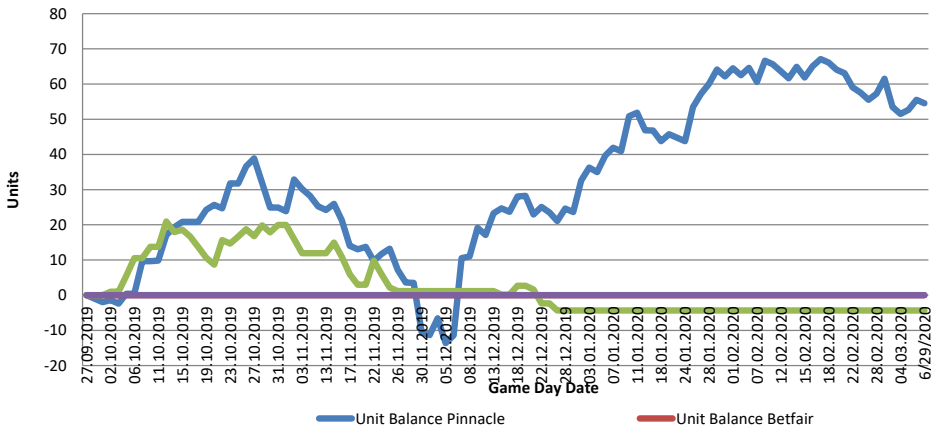

Unit balance broker